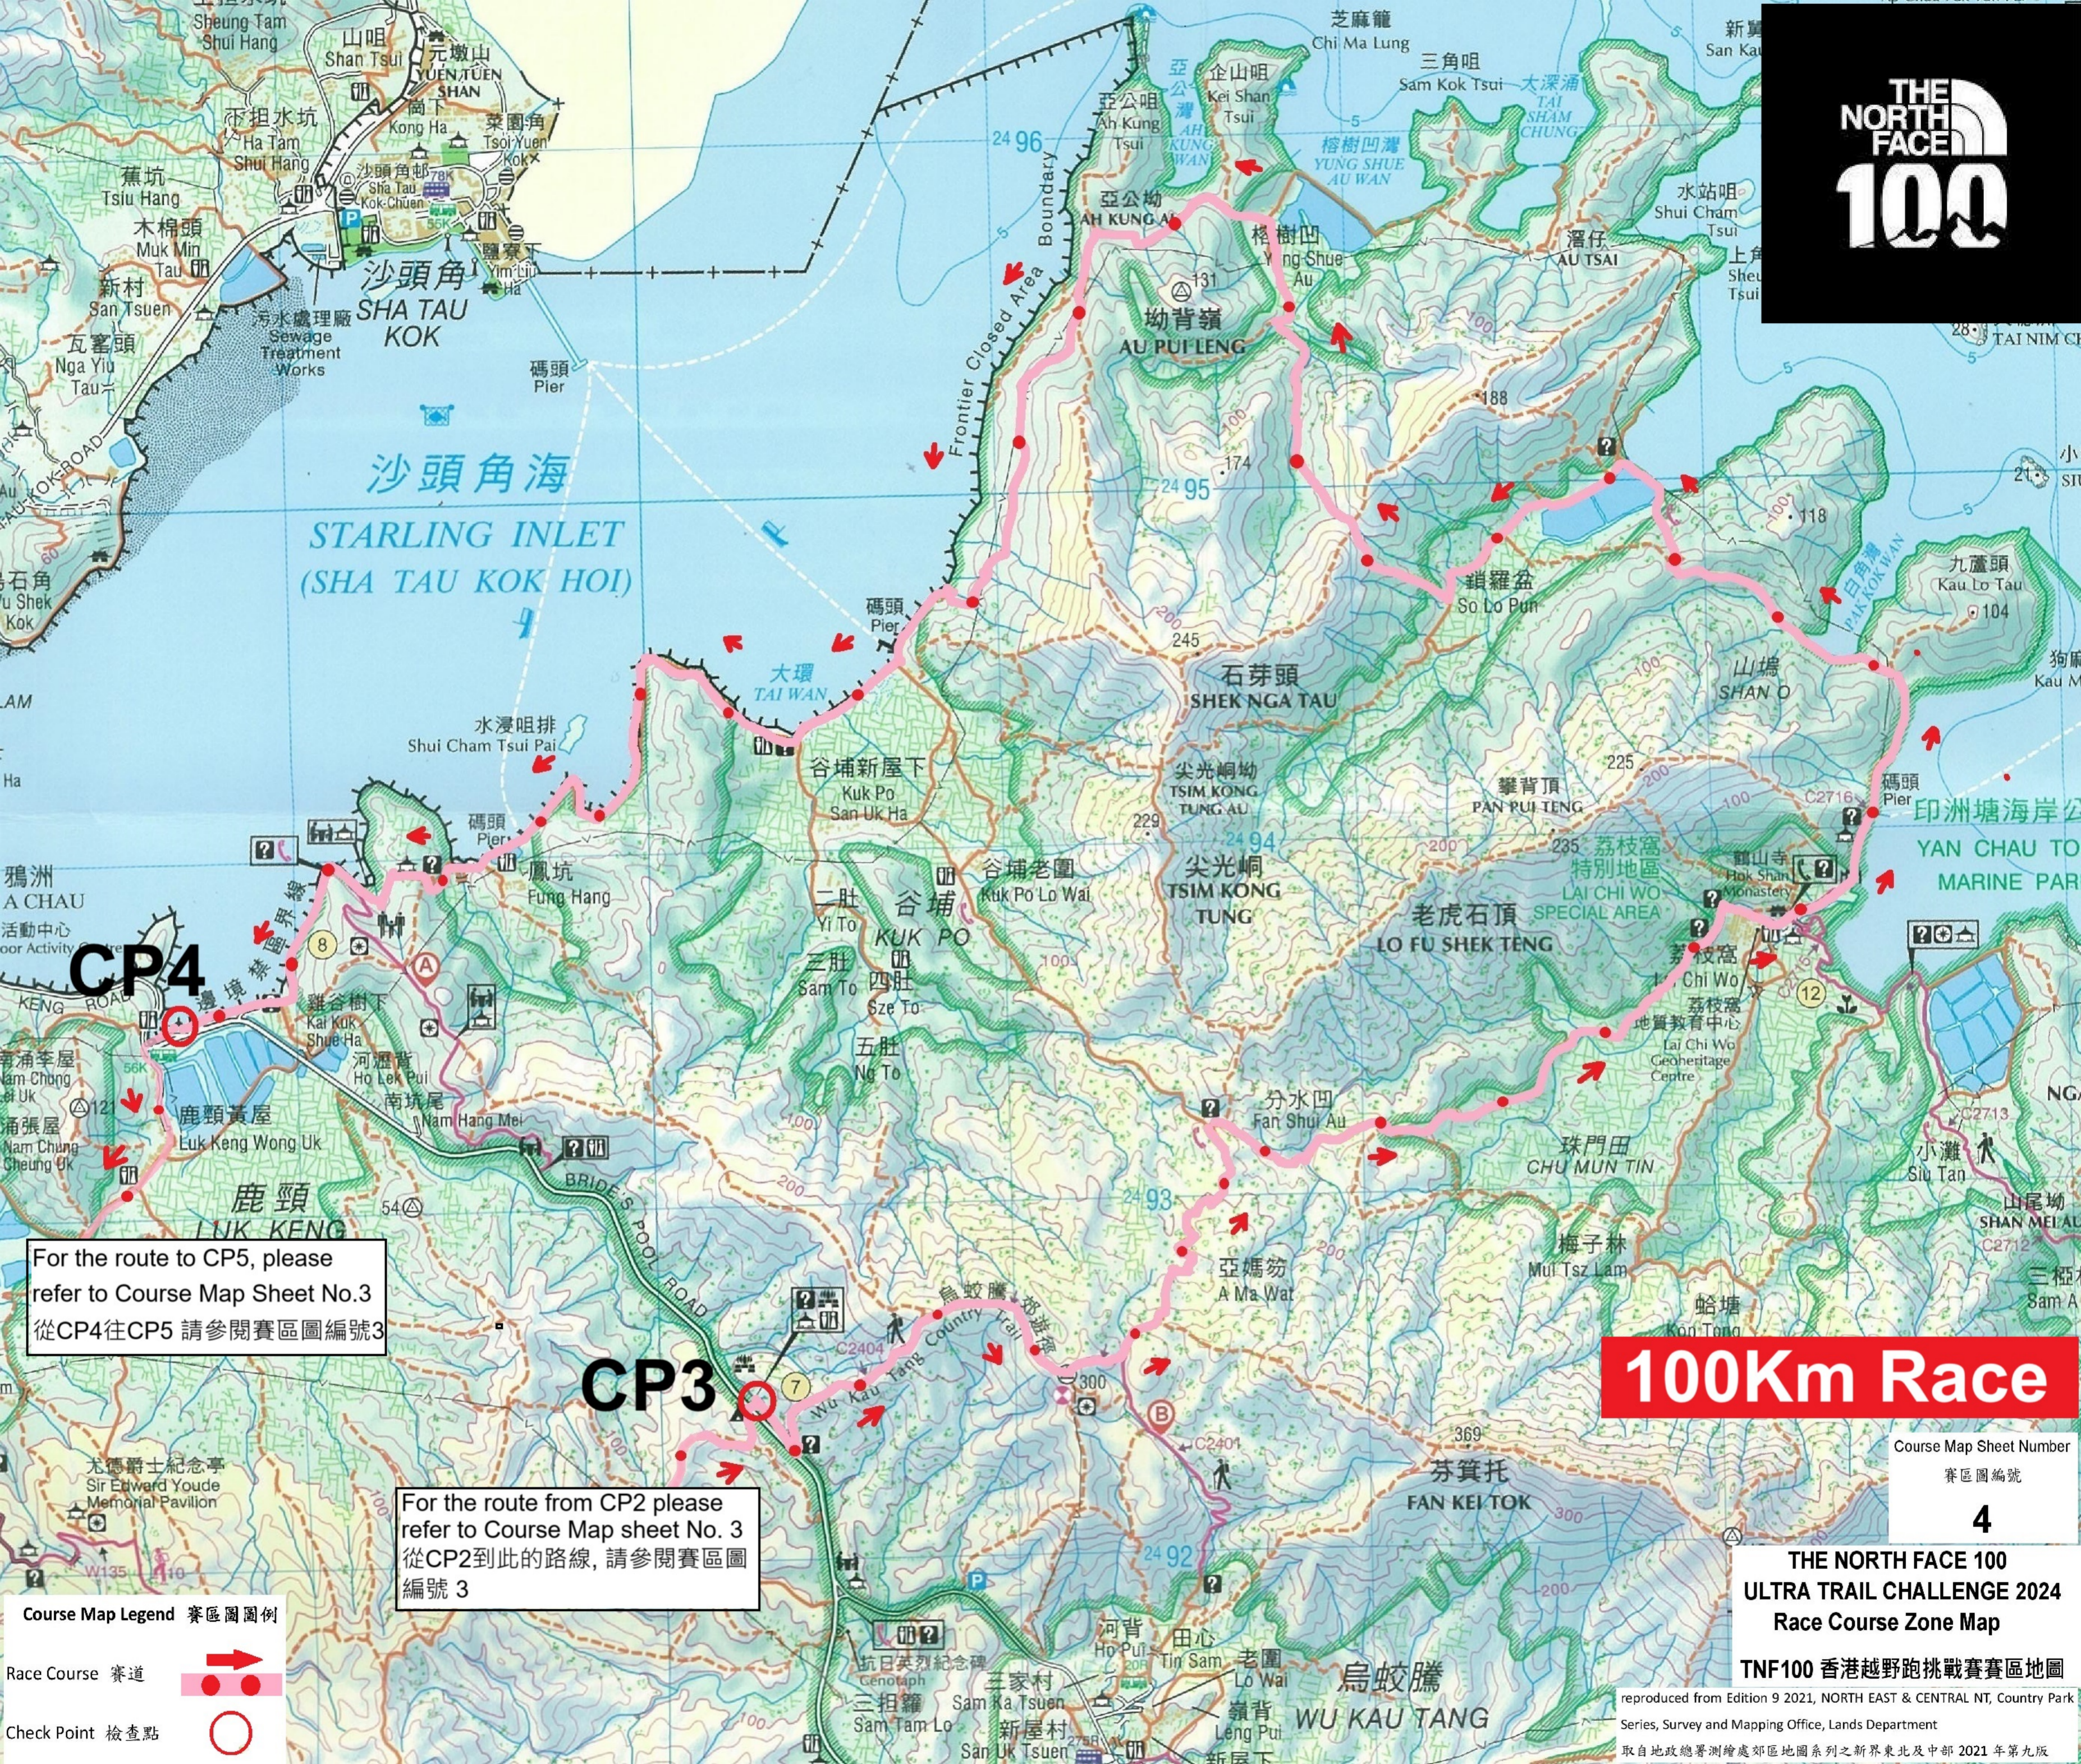

For route from CP1, please refer to Course Map No.1
從CP1到此的路線請參閱賽區圖編號1

100Km Race

Course Map Sheet Number
賽區圖編號
3
THE NORTH FACE 100
ULTRA TRAIL CHALLENGE 2024
Race Course Zone Map

TNF100 香港越野跑挑戰賽賽區地圖

reproduced from Edition 9 2021, NORTH EAST & CENTRAL NT, Country Park

Series, Survey and Mapping Office, Lands Department

取自地政總署測繪處郊區地圖系列之新界東北及中部 2021 年第九版

Course Map Legend 賽區圖例

Race Course 賽道

Check Point 檢查點

For the route to CP5, please refer to Course Map Sheet No.3
從CP4往CP5 請參閱賽區圖編號3