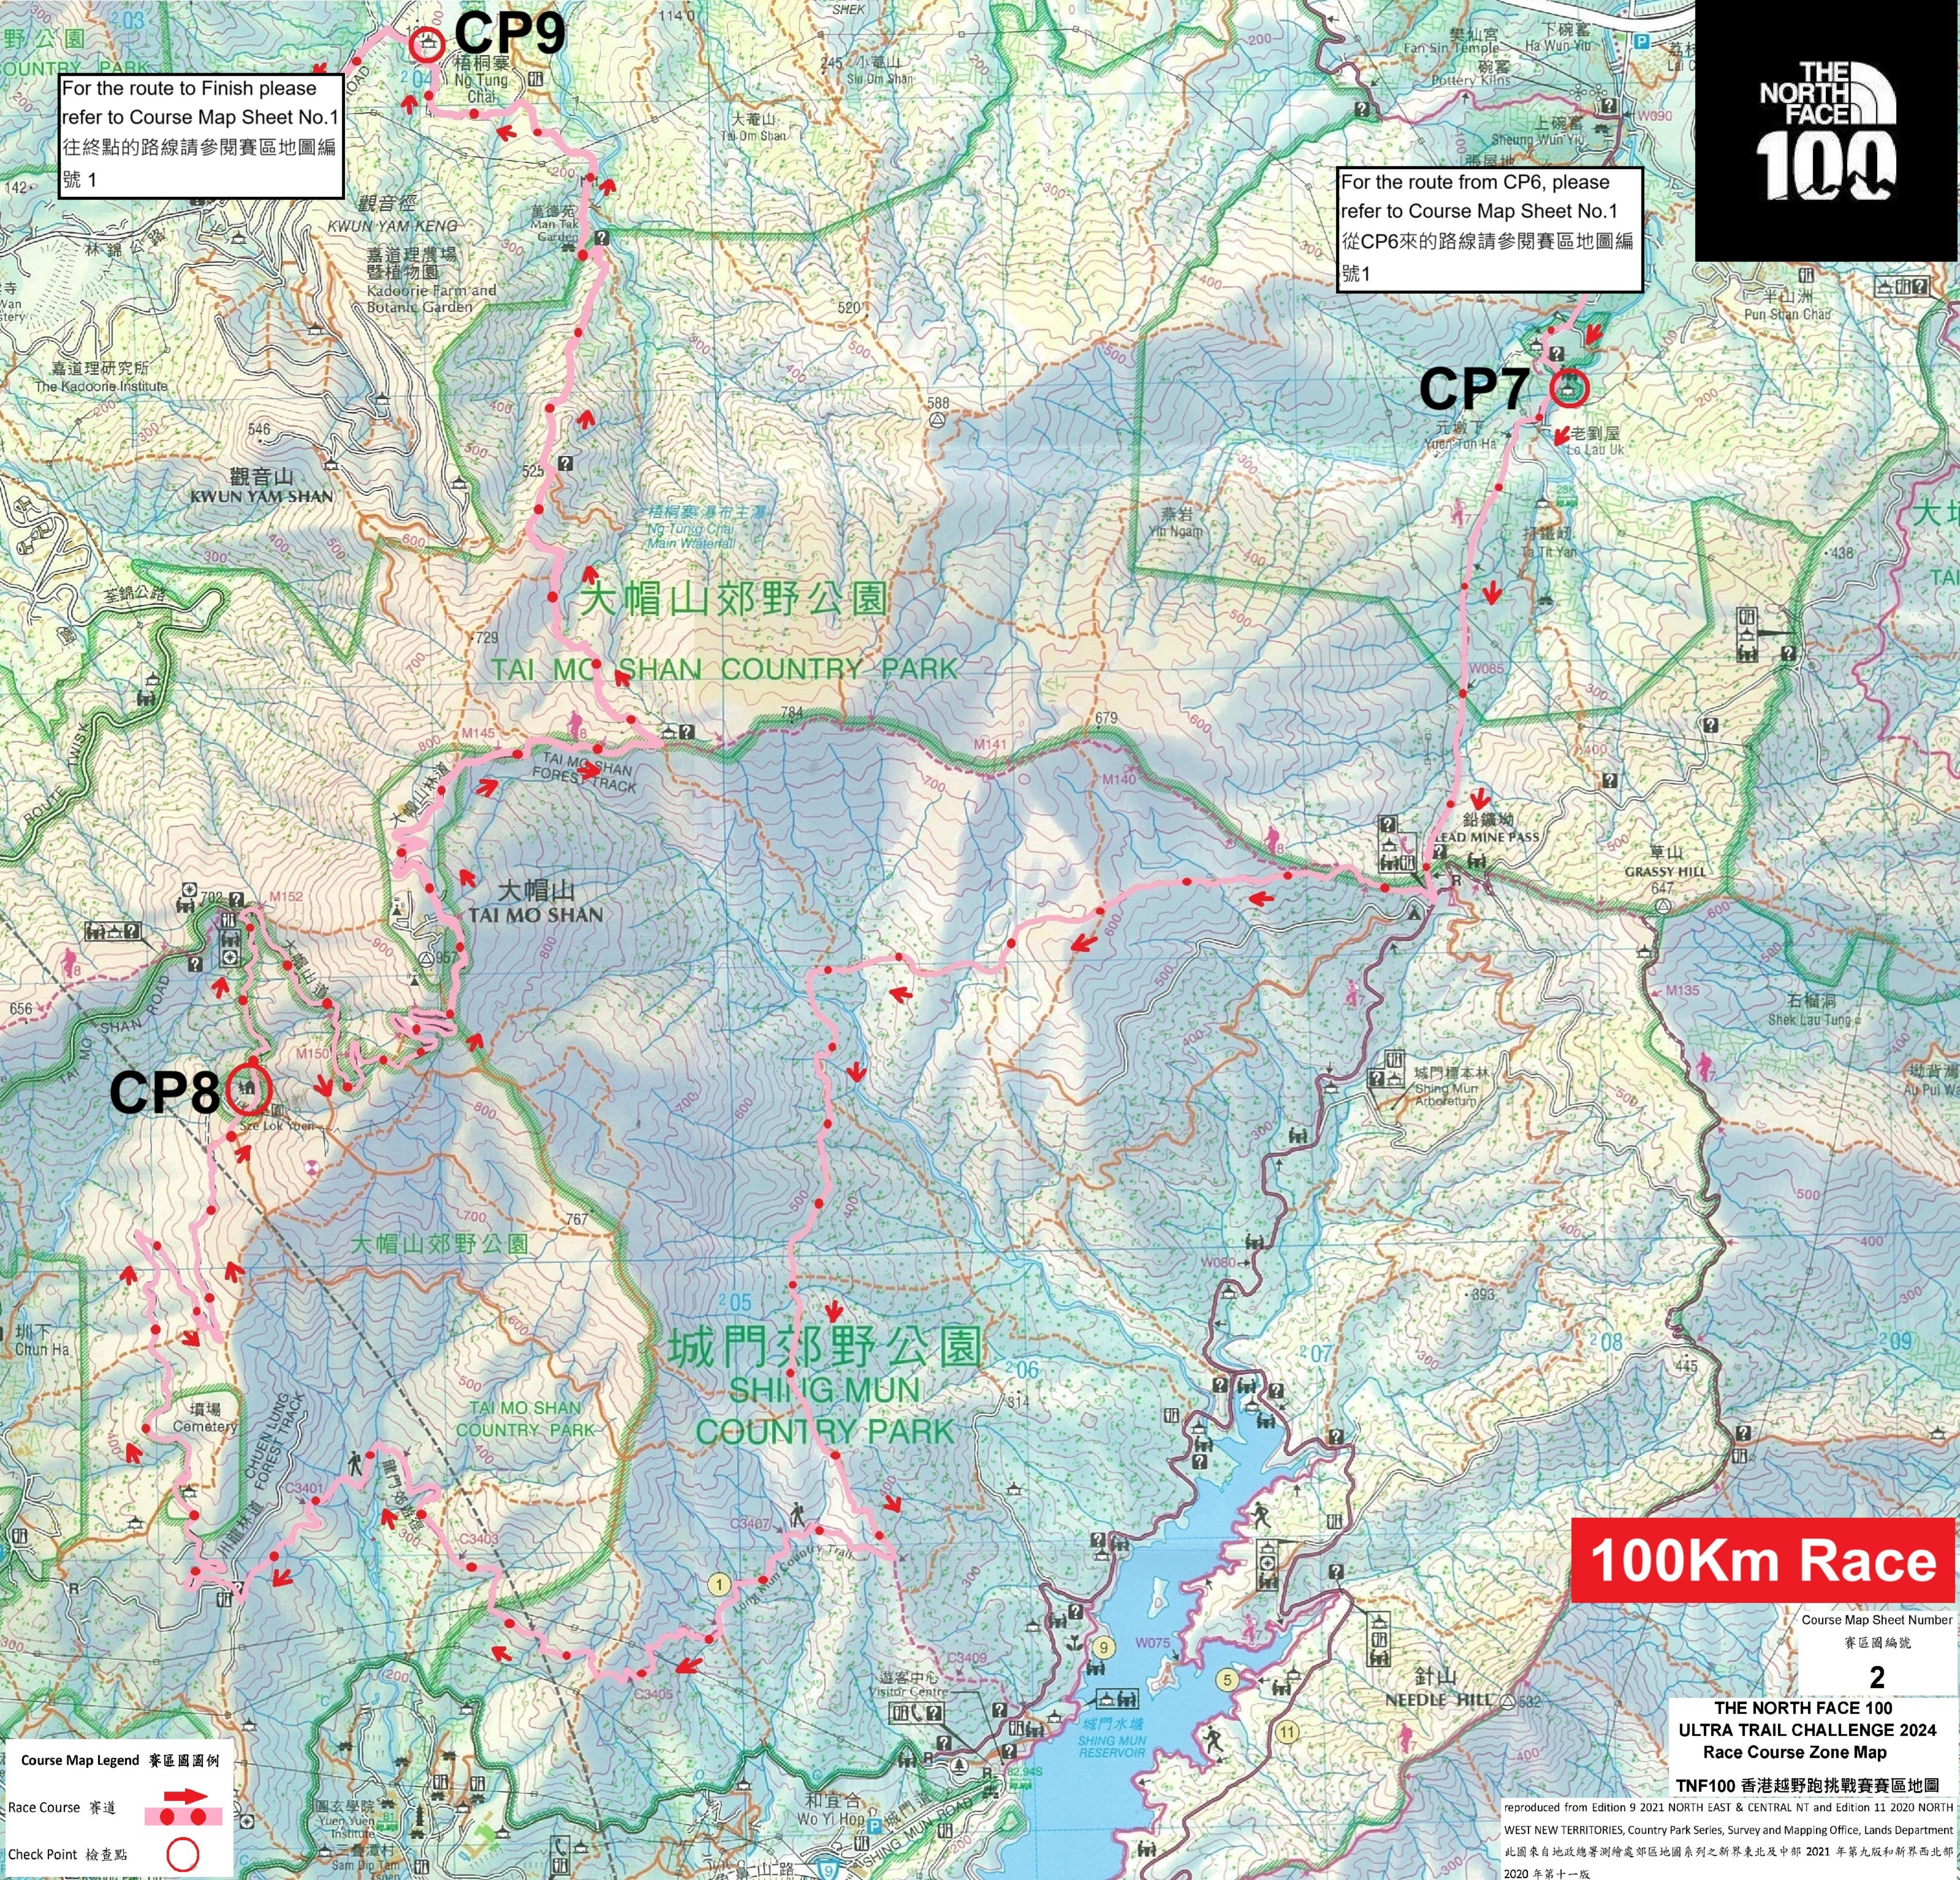

For the route to Finish please refer to Course Map Sheet No.1
往終點的路線請參閱賽區地圖編號1

For the route from CP6, please refer to Course Map Sheet No.1
從CP6來的路線請參閱賽區地圖編號1

CP8

CP7

CP9

100Km Race

Course Map Legend 賽區圖圖例
Race Course 賽道
Check Point 檢查點

Course Map Sheet Number
賽區圖編號
2

THE NORTH FACE 100
ULTRA TRAIL CHALLENGE 2024
Race Course Zone Map

TNF100 香港越野跑挑戰賽賽區地圖

reproduced from Edition 9 2021 NORTH EAST & CENTRAL NT and Edition 11 2020 NORTH WEST NEW TERRITORIES, Country Park Series, Survey and Mapping Office, Lands Department
此圖來自地政總署測繪處郊區地圖系列之新界東北及中部 2021 年第九版和新界西北部 2020 年第十一版