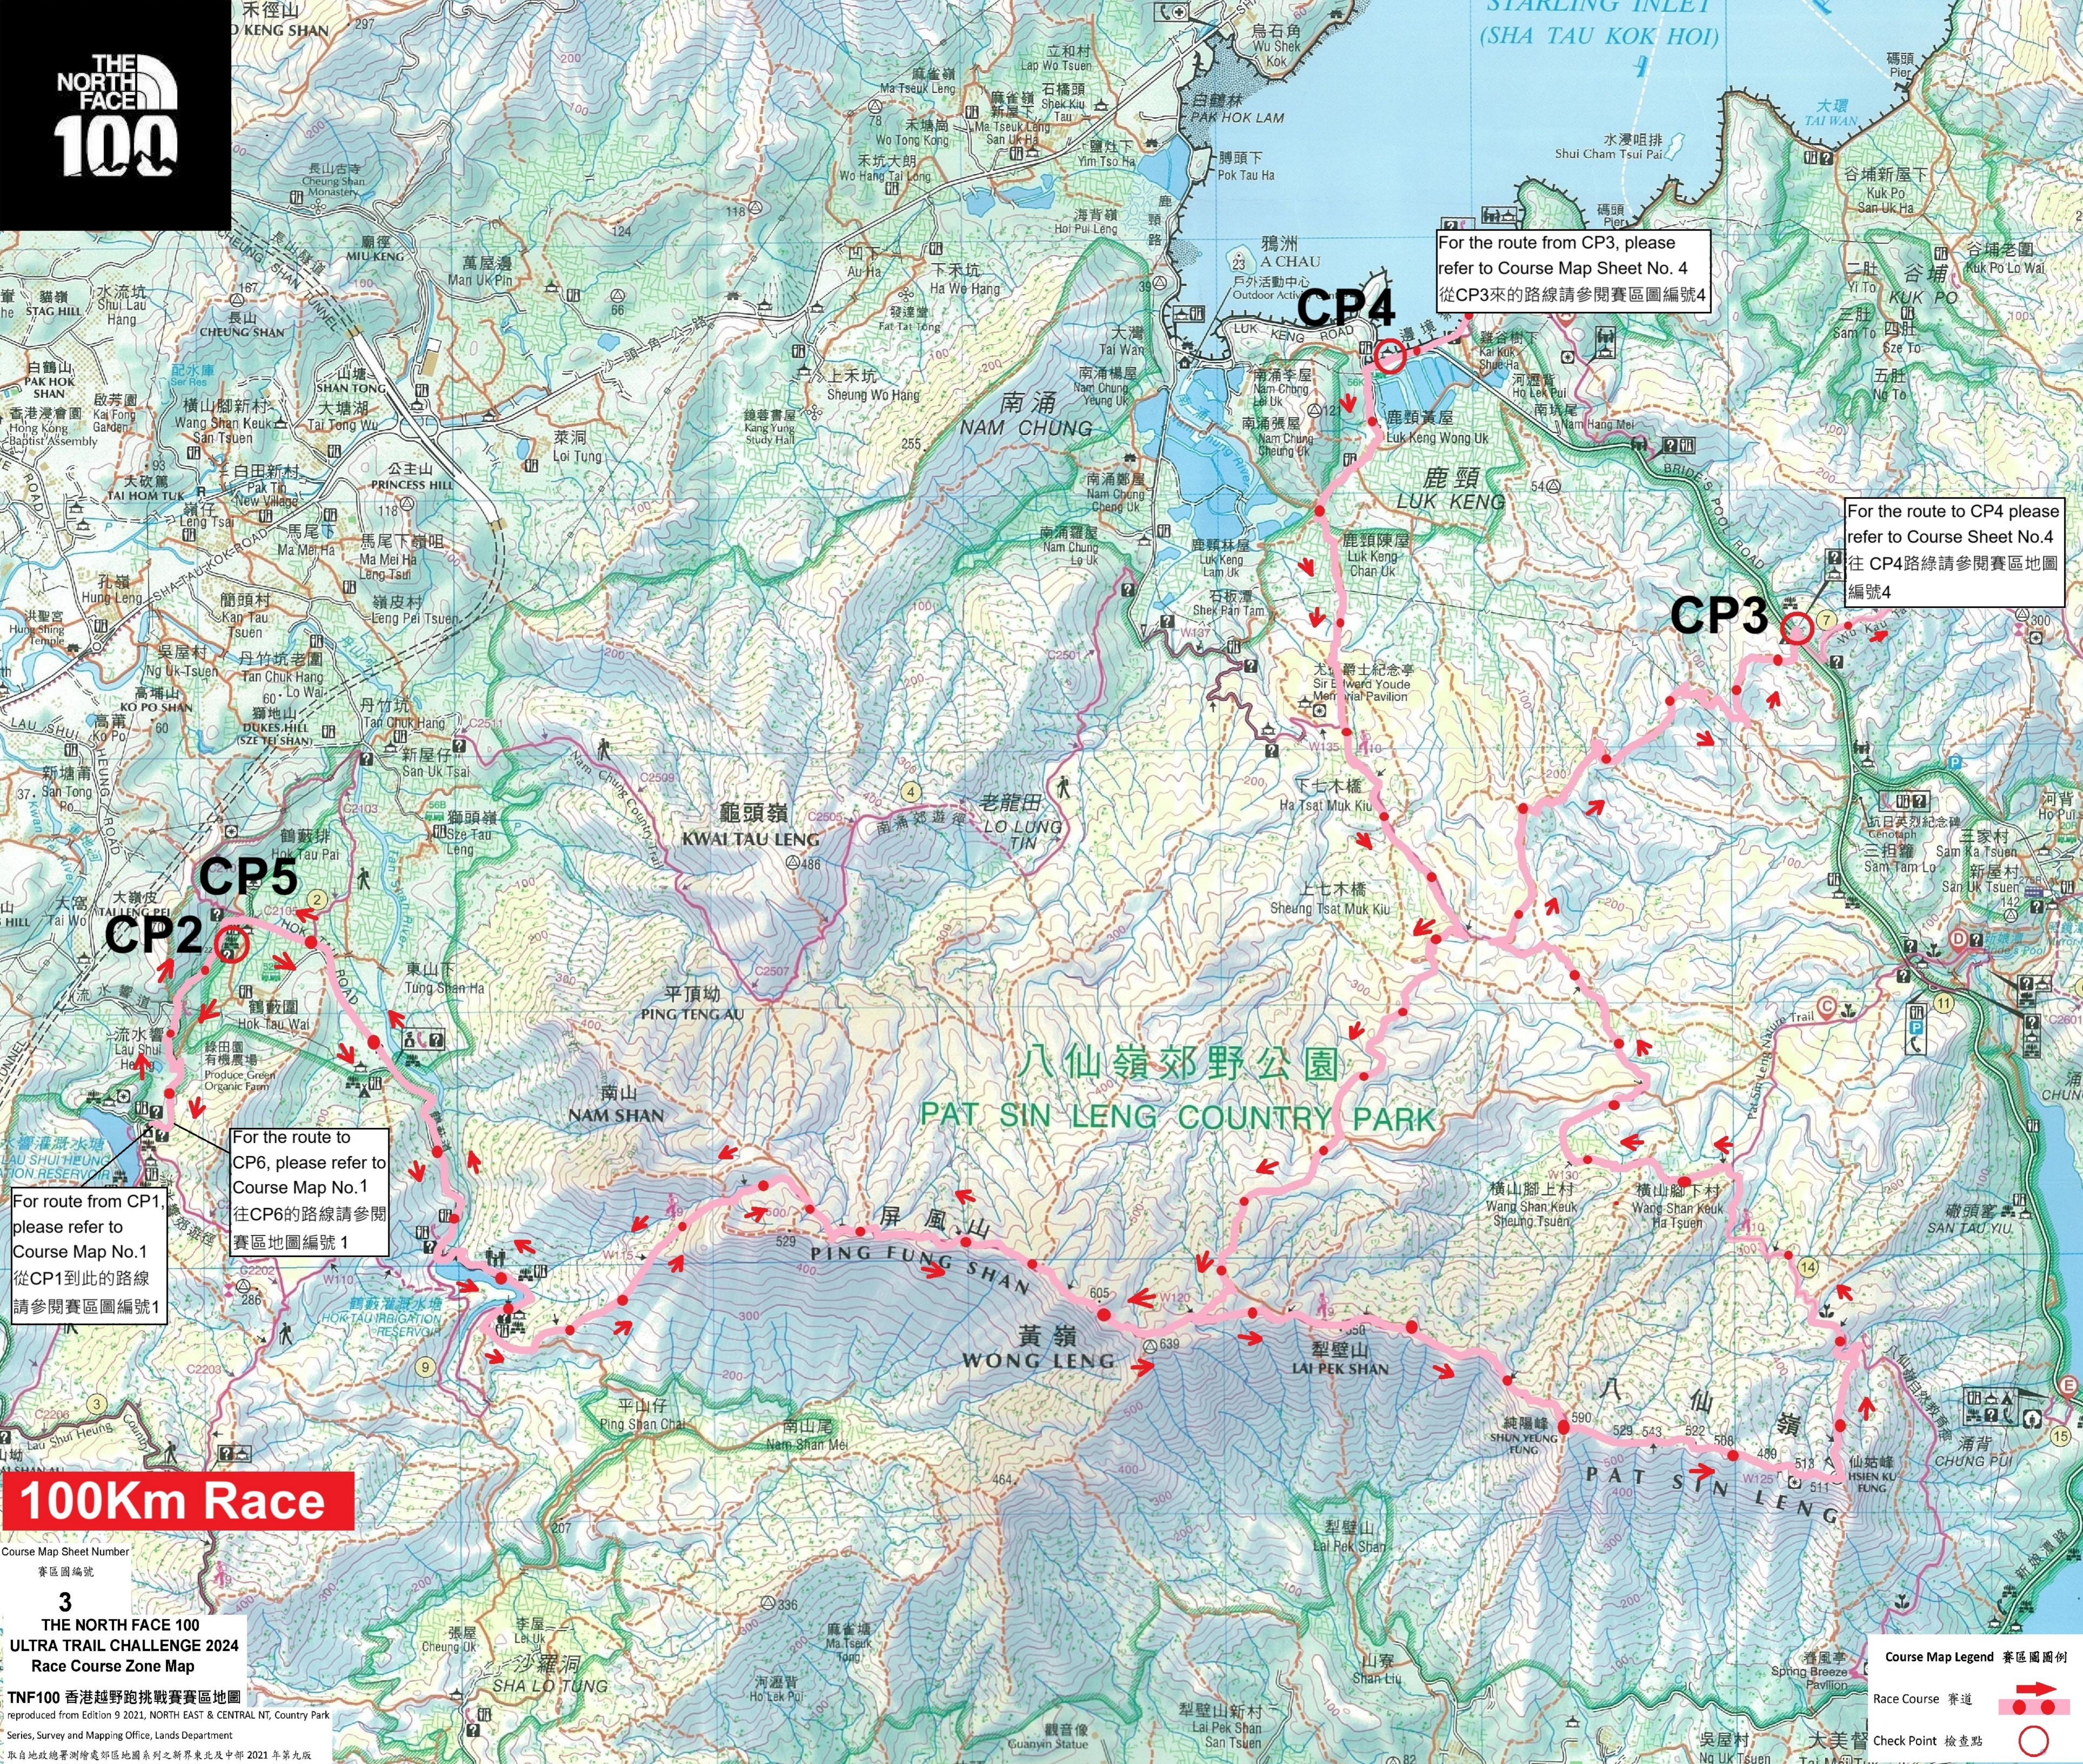

Course Map Legend 賽區圖圖例
Race Course 賽道
Check Point 檢查點

reproduced from Edition 9 2021 NORTH EAST & CENTRAL NT and Edition 11 2020 NORTH WEST NEW TERRITORIES, Country Park Series, Survey and Mapping Office, Lands Department
此圖來自地政總署測繪處郊區地圖系列之新界東北及中部 2021 年第九版和新界西北 2020 年第十一版

For the route to Finish please refer to Course Map Sheet No.1
往終點的路線請參閱賽區地圖編號1

For the route from CP6, please refer to Course Map Sheet No.1
從CP6來的路線請參閱賽區地圖編號1

CP8

CP7

CP9

100Km Race

Course Map Legend 賽區圖圖例
Race Course 賽道
Check Point 檢查點

Course Map Sheet Number
賽區圖編號
2

THE NORTH FACE 100
ULTRA TRAIL CHALLENGE 2024
Race Course Zone Map

TNF100 香港越野跑挑戰賽賽區地圖

reproduced from Edition 9 2021 NORTH EAST & CENTRAL NT and Edition 11 2020 NORTH WEST NEW TERRITORIES, Country Park Series, Survey and Mapping Office, Lands Department
此圖來自地政總署測繪處郊區地圖系列之新界東北及中部 2021 年第九版和新界西北部 2020 年第十一版

Series, Survey and Mapping Office, Lands Department

取自地政總署測繪處郊區地圖系列之新界東北及中部 2021 年第九版

Course Map Legend 賽區圖例

Race Course 賽道

Check Point 檢查點

For the route to CP5, please refer to Course Map Sheet No.3
從CP4往CP5 請參閱賽區圖編號3